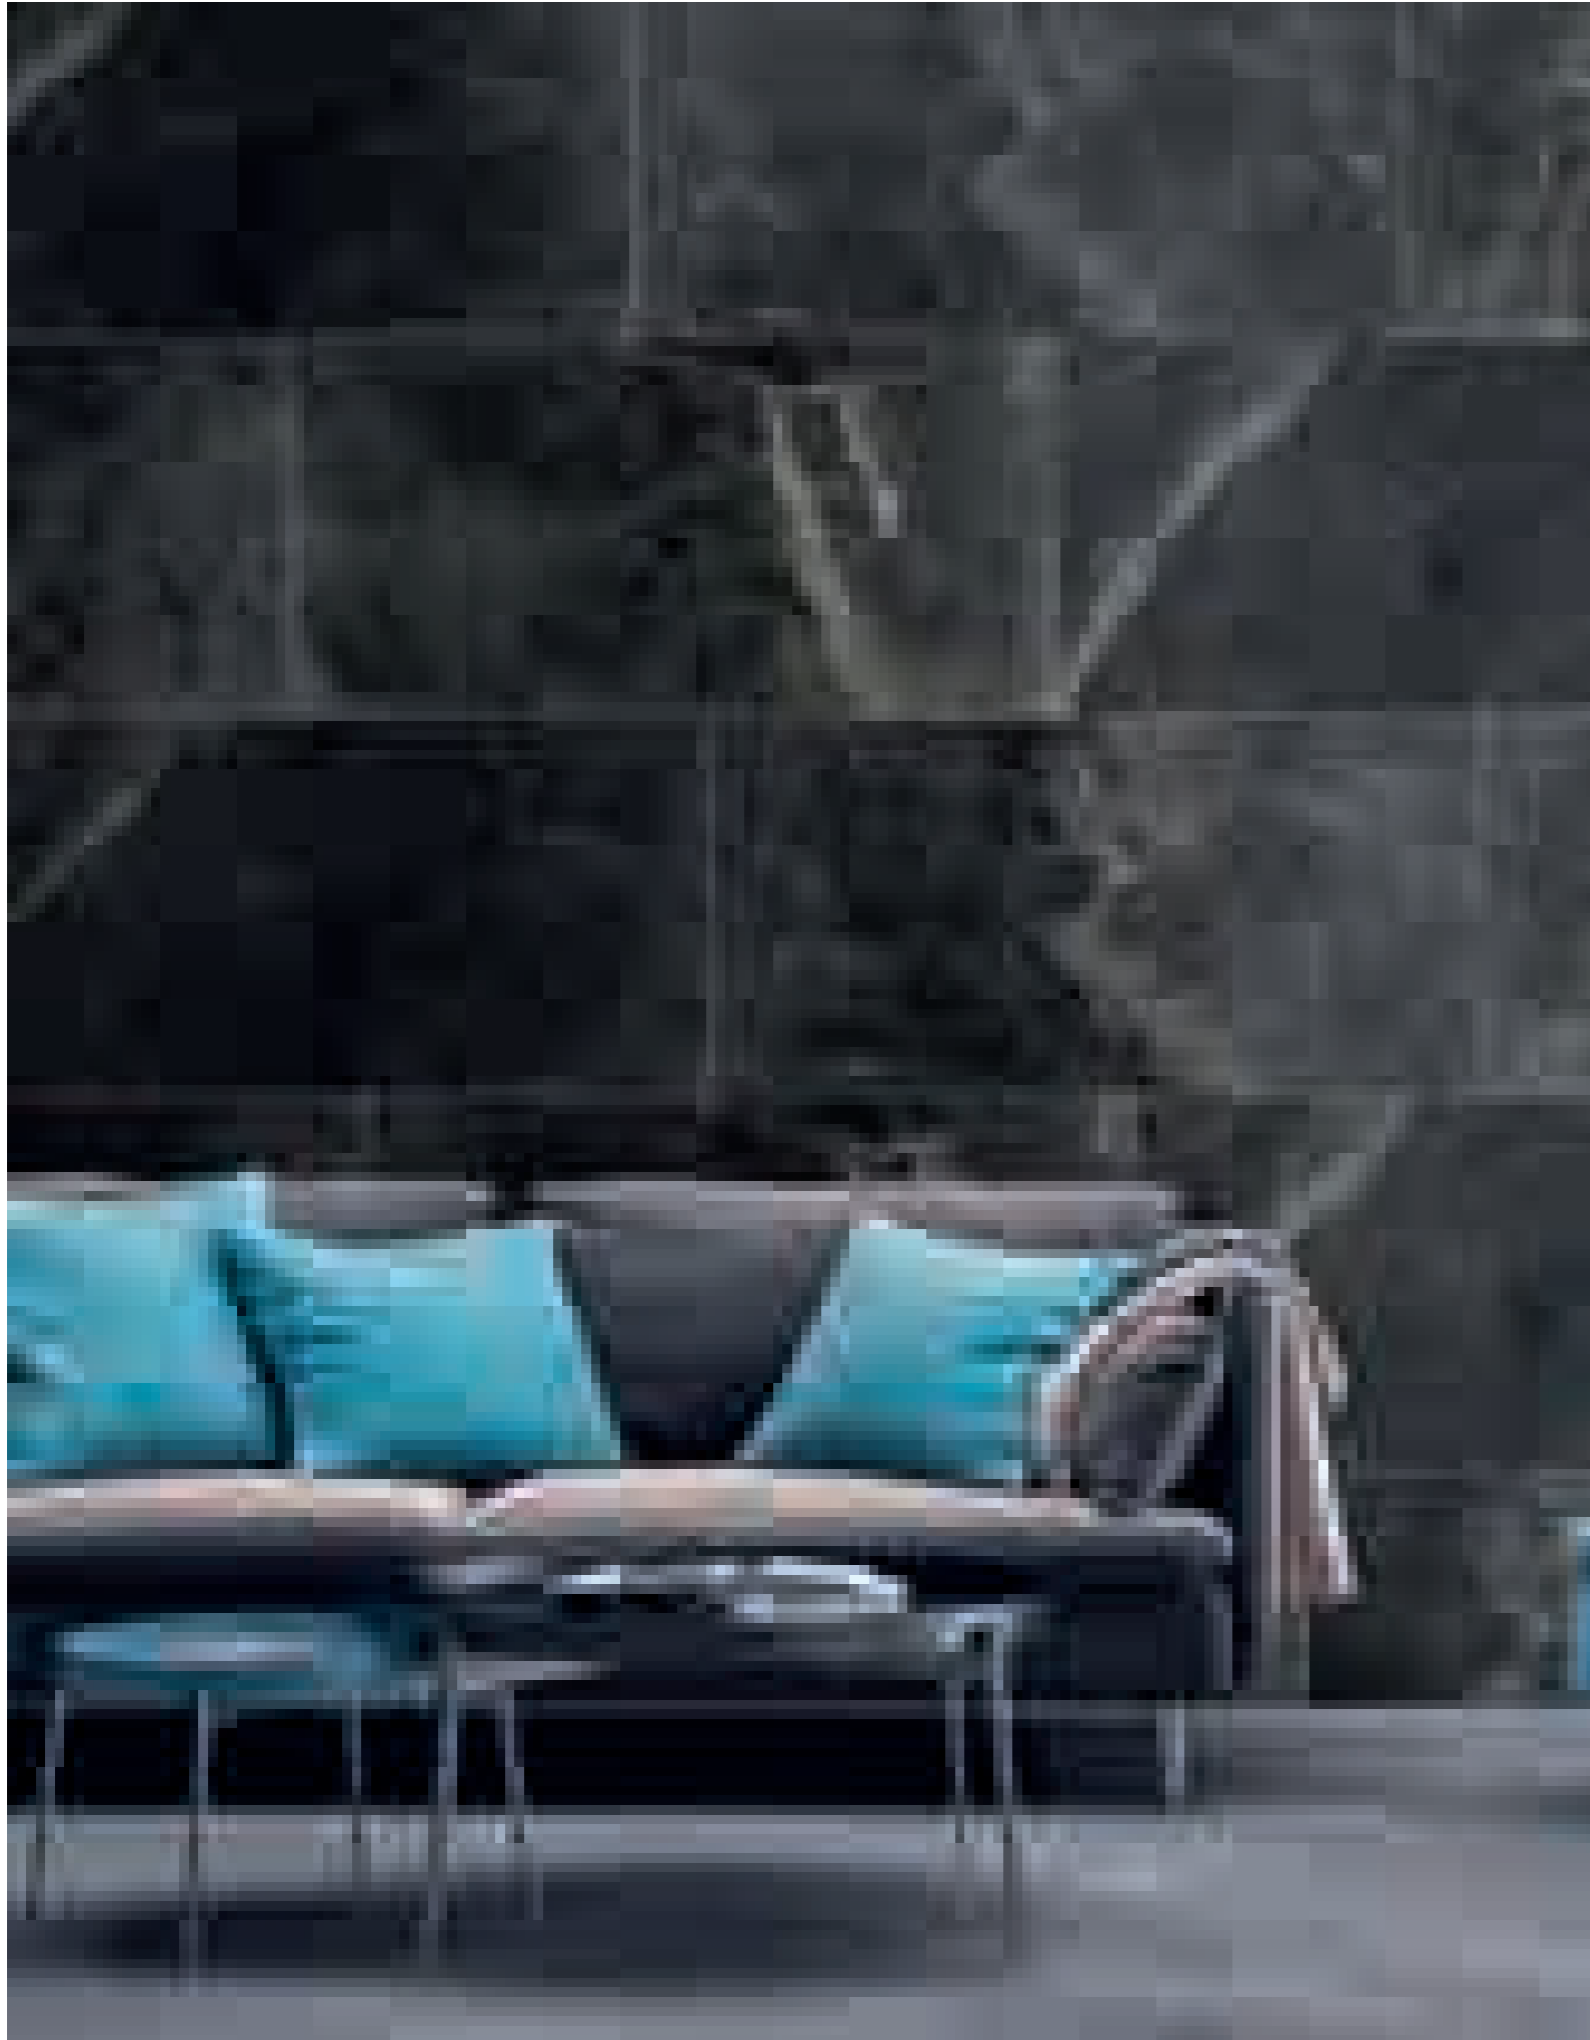

BELEK Siyah I Black
60x120cm | 24"x 48"